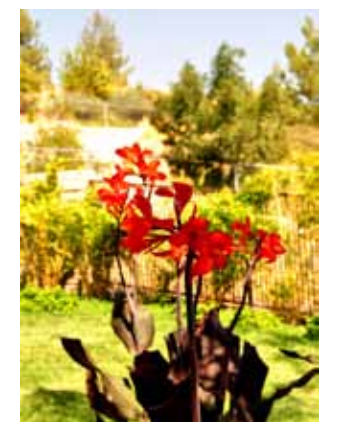

TROPICAL: SOUTH PACIFIC LANDSCAPE DESIGN

Electric Orange

Dearborn Tan

Sweet Honeydew Melon

Cool Lava

It's 1958...love blooms between a young nurse and a secretive Frenchman. The island is iconic. The combination of bamboo, teak, thatch, tiki and wicker are an instant revival. While you're enjoying your umbrella drink, try not to break out into song. For more garden design ideas, visit: www.landscapingnetwork.com/garden-styles

Bamboo

Teak Furniture

PLANT PALETTE

Bougainvillea

Colocasia

Orchid

Banana

Dracaena